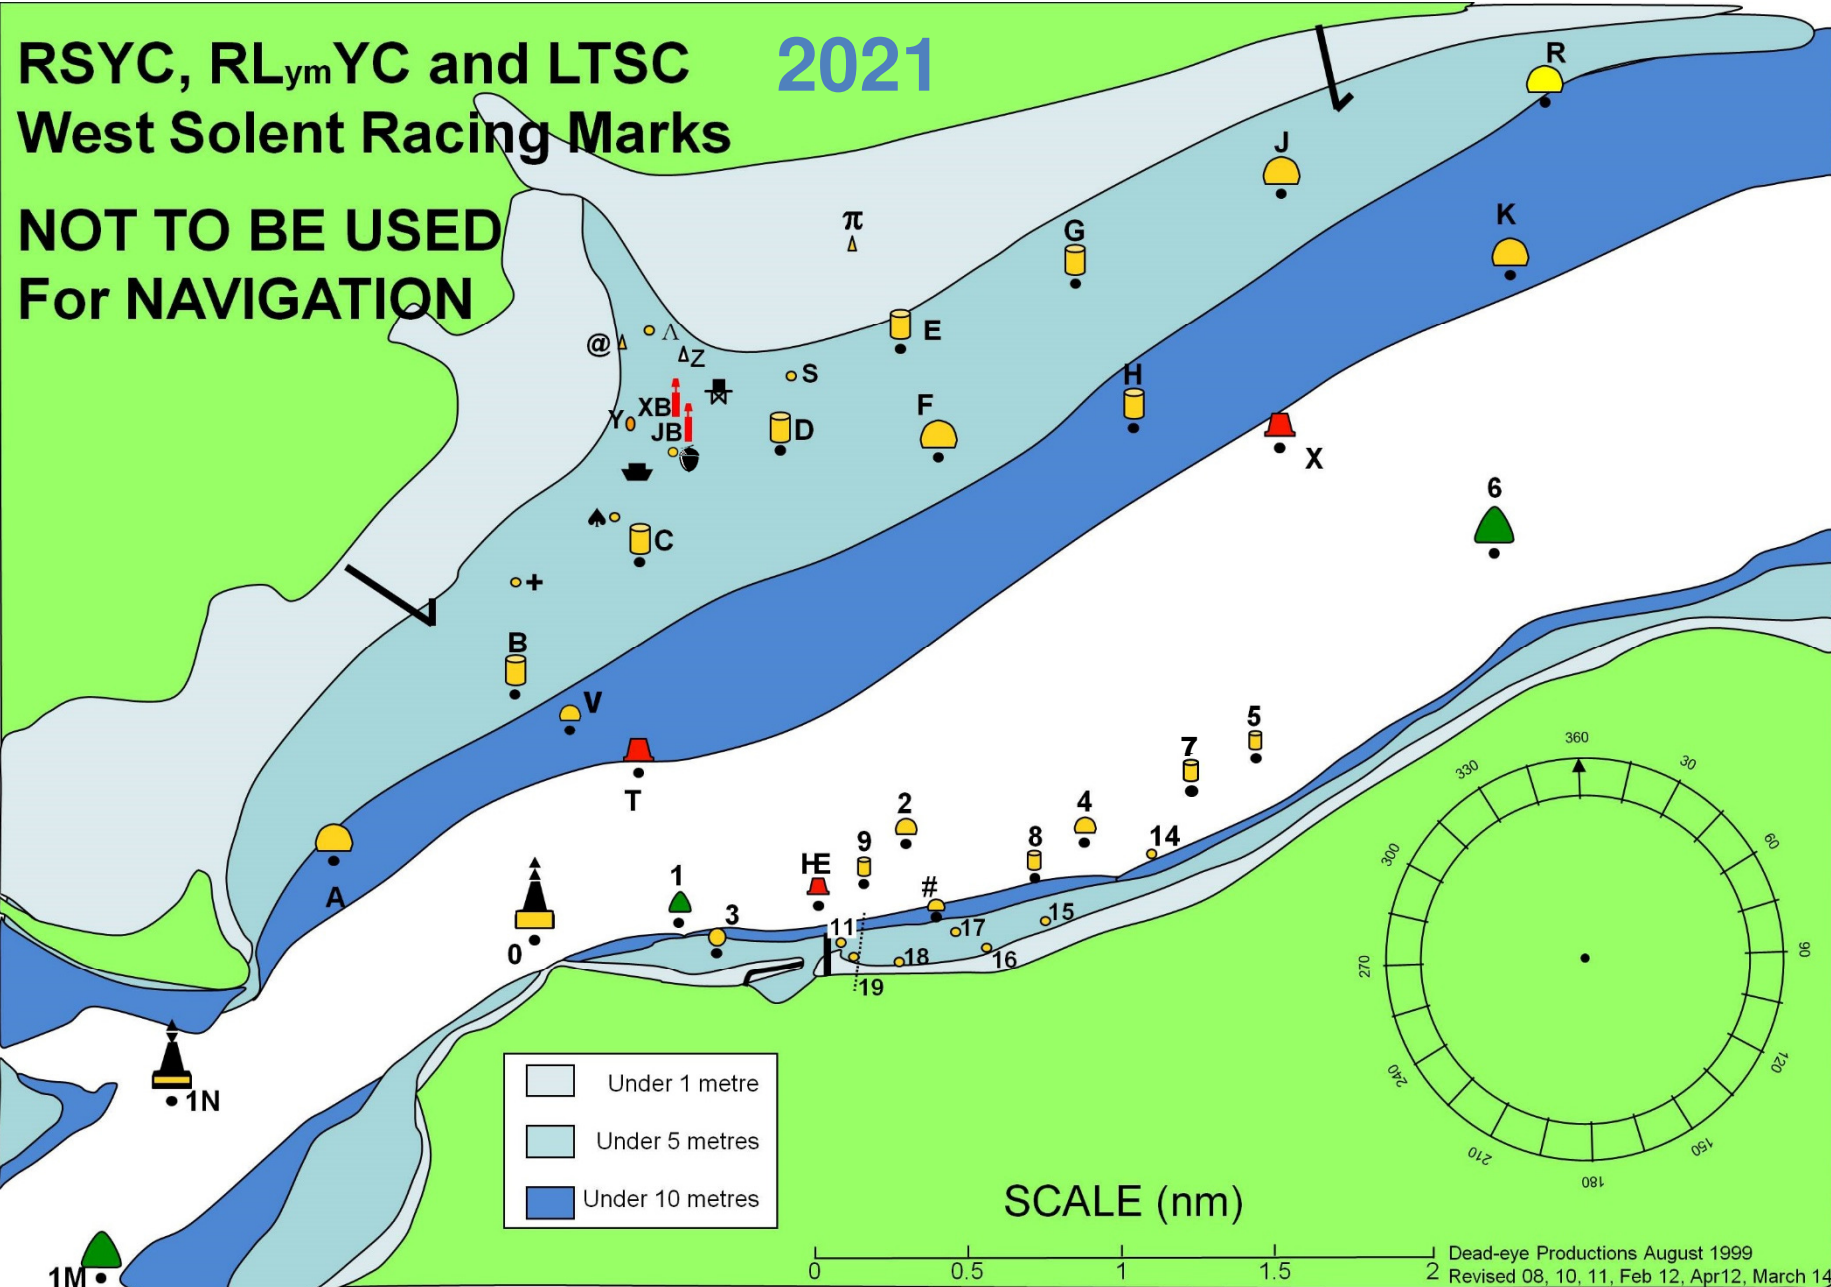

# RSYC, RL<sub>ym</sub>YC and LTSC West Solent Racing Marks

## 2021

	Under 1 metre
	Under 5 metres
	Under 10 metres

SCALE (nm)

Dead-eye Productions August 1999  
Revised 08, 10, 11, Feb 12, Apr 12, March 14

MARK 1	P/S	MARK 2	P/S	MARK 3	P/S
MARK 4	P/S	MARK 5	P/S	MARK 6	P/S
MARK 7	P/S	MARK 8	P/S	MARK 9	P/S

- OAKHAVEN
- # TOWERS
- Gate
- LTSC Baverstock
- RLym Starting Platform
- HE EAST FAIRWAY BUOY
- M Movable Mark – Orange
- N Movable Mark – Black
- P Movable Mark – Blue
- Q Movable Mark - Yellow