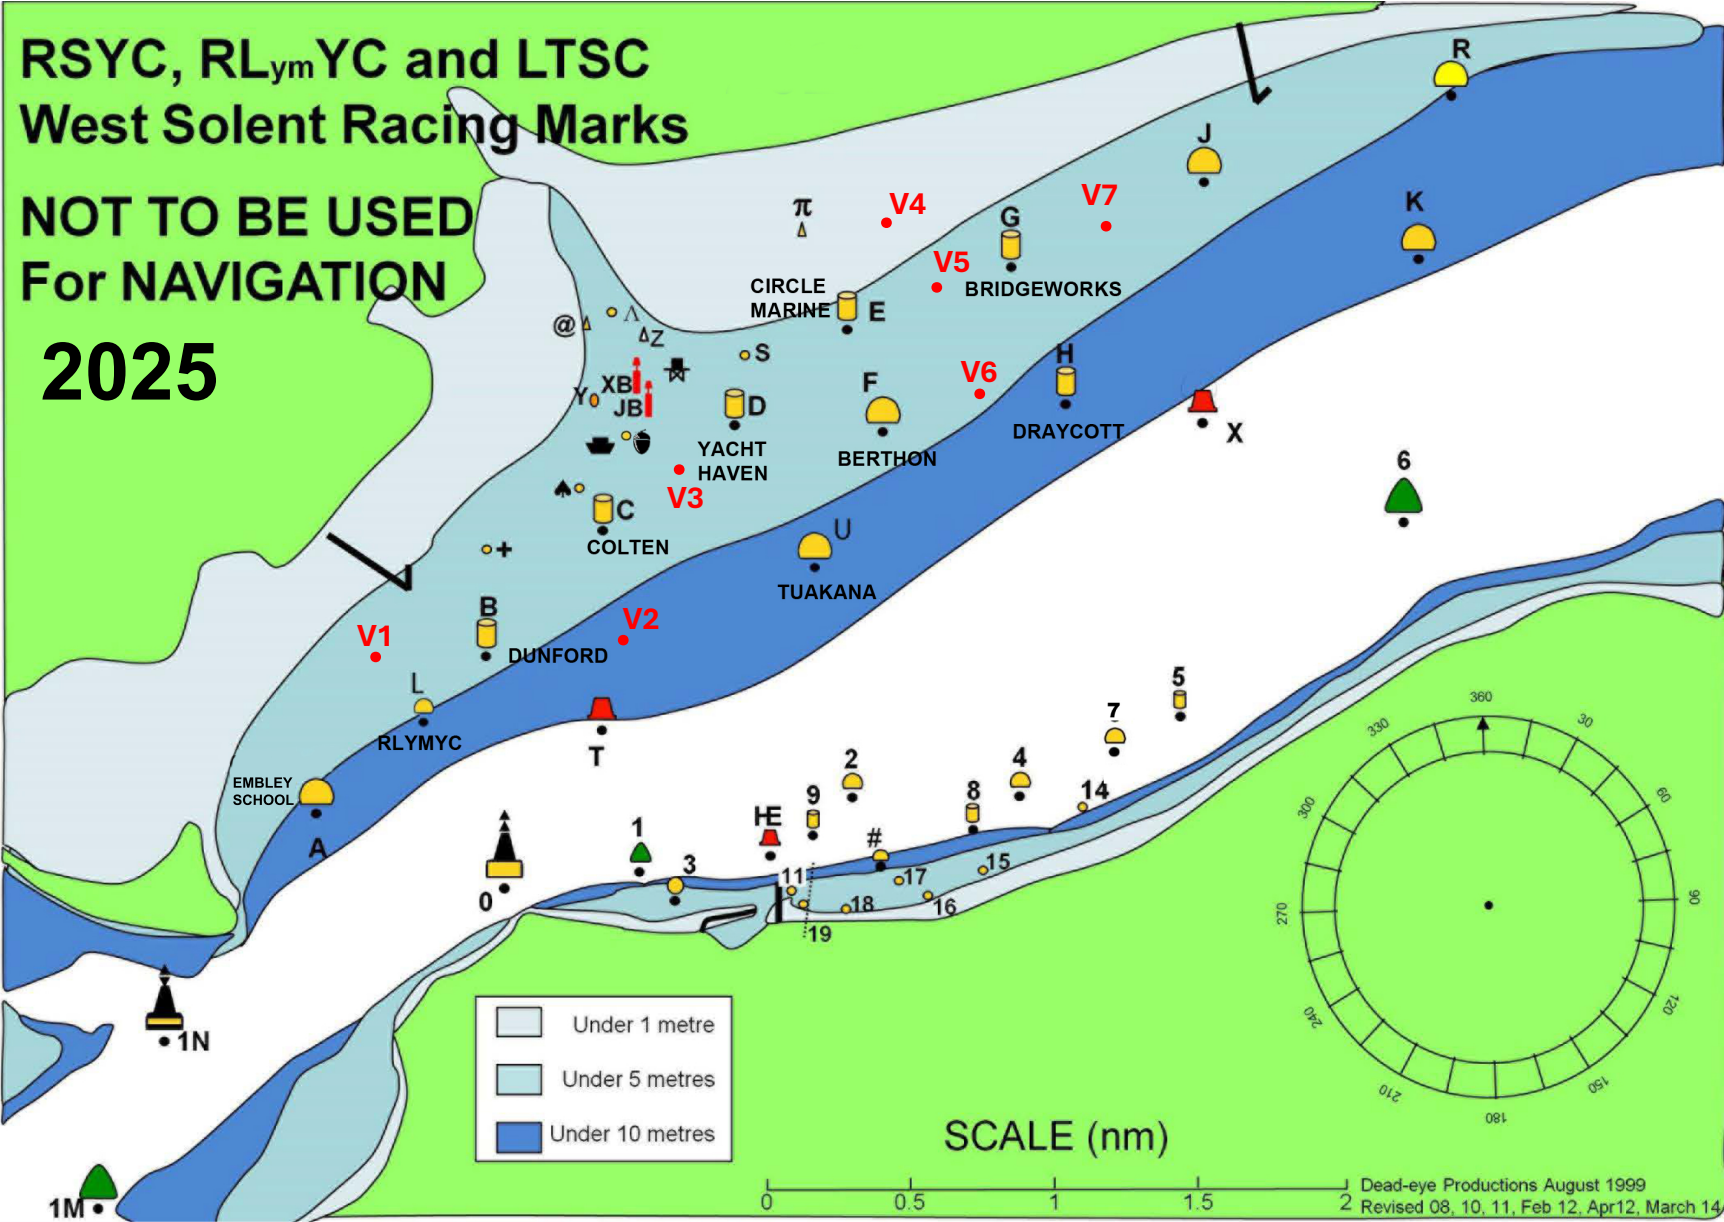

RSYC, RL_{ym}YC and LTSC West Solent Racing Marks

**NOT TO BE USED
For NAVIGATION
2025**

- A EMBLEY SCHOOL
- B DUNFORD
- + BHG
- ♣ SCOTT BAILEY
- C COLTEN
- @ WEST NIXOR BUILD
- D YACHT HAVEN
- XB CROSS BOOM
- ∧ EAST NIXOR BUILD
- E CIRCLE MARINE INS.
- π PYLEWELL INNER
- F BERTHON
- G BRIDGEWORKS
- H DRAYCOTT
- J SOWLEY
- K COWES RADIO
- L RL_{ym}YC
- R POWDER BYRNE
- S SANDERS SAILS
- T LYMINGTON BANK
- U TUAKANA
- X SOLENT BANK
- Y BLACK & ORANGE
- Z BLACK & WHITE
- 1 BLACK ROCK
- 2 CHARLES STANLEY
- 3 YARMOUTH FOLKBOATS
- 4 NOW STUDENTS
- 5 ROYAL SOLENT
- 6 HAMPSTEAD LEDGE
- 7 YARMOUTH OD CLASS
- 8 HARWOODS
- 9 RIVER YAR BOATYARD

MARK 1	P/S	MARK 2	P/S	MARK 3	P/S
MARK 4	P/S	MARK 5	P/S	MARK 6	P/S
MARK 7	P/S	MARK 8	P/S	MARK 9	P/S

- ♣ OAKHAVEN
- # TOWERS
- Gate
- ♣ LTSC Baverstock
- ♣ RL_{ym} Starting Platform
- HE EAST FAIRWAY BUOY
- M Movable Mark – Orange
- N Movable Mark – Black
- P Movable Mark – Blue
- Q Movable Mark - Yellow

Dead-eye Productions August 1999
Revised 08, 10, 11, Feb 12, Apr 12, March 14