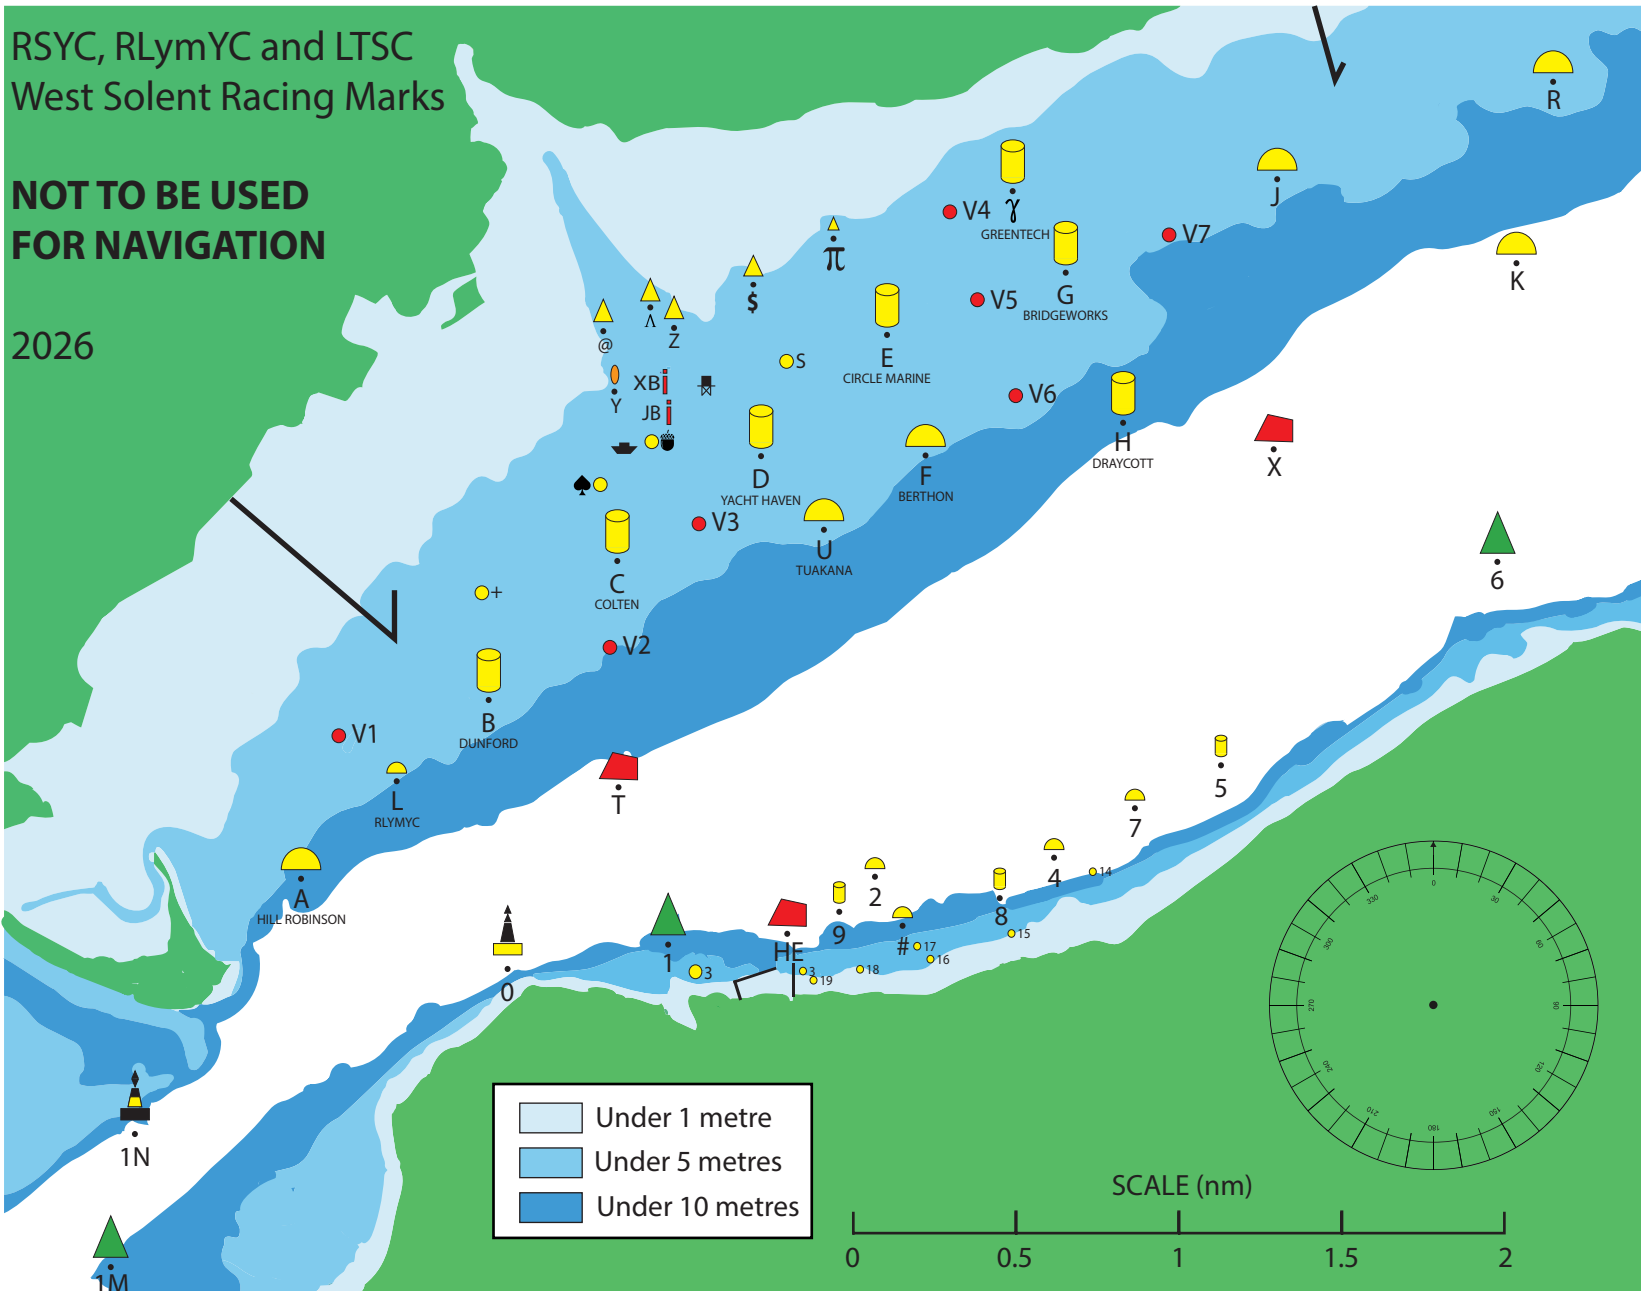

RSYC, RLymYC and LTSC  
West Solent Racing Marks

**NOT TO BE USED  
FOR NAVIGATION**

2026

- A Hill Robinson
- B Dunford
- + BHG
- ♠ Scott Bailey
- C Colton
- ♣ Oakhaven
- @ West Nixor Build
- D Yacht Haven
- XB Cross Boom
- Δ East Nixor Build
- E Circle Marine
- π Pylewell Inner
- F Berthon
- γ Greentech
- G Bridgeworks
- H Draycott
- J Sowley
- K Cowes Radio
- L RLymYC
- R Powder Byrne
- S Sanders Sails
- T Lymington Bank
- U Tuakana
- X Solent Bank
- Y Black & Orange
- Z Black & White
- 1 Black Rock
- 2 Charles Stanley
- 3 Yarmouth Folkboats
- 4 Now Students
- 5 Royal Solent
- 6 Hampsted Ledge
- 7 Yarmouth OD Class
- 8 Harwoods
- 9 River Yar Boatyard

Under 1 metre
Under 5 metres
Under 10 metres

MARK 1	P/S	MARK 4	P/S	MARK 7	P/S
MARK 2	P/S	MARK 5	P/S	MARK 8	P/S
MARK 3	P/S	MARK 6	P/S	MARK 9	P/S

- # Towers
- ♣ LTSC Baverstock
- ♠ RLymYC Starting Platform
- HE East Fairway Bouy
- M Movable Mark - Orange
- N Movable Mark - Black
- P Movable Mark - Blue
- Q Movable Mark - Yellow