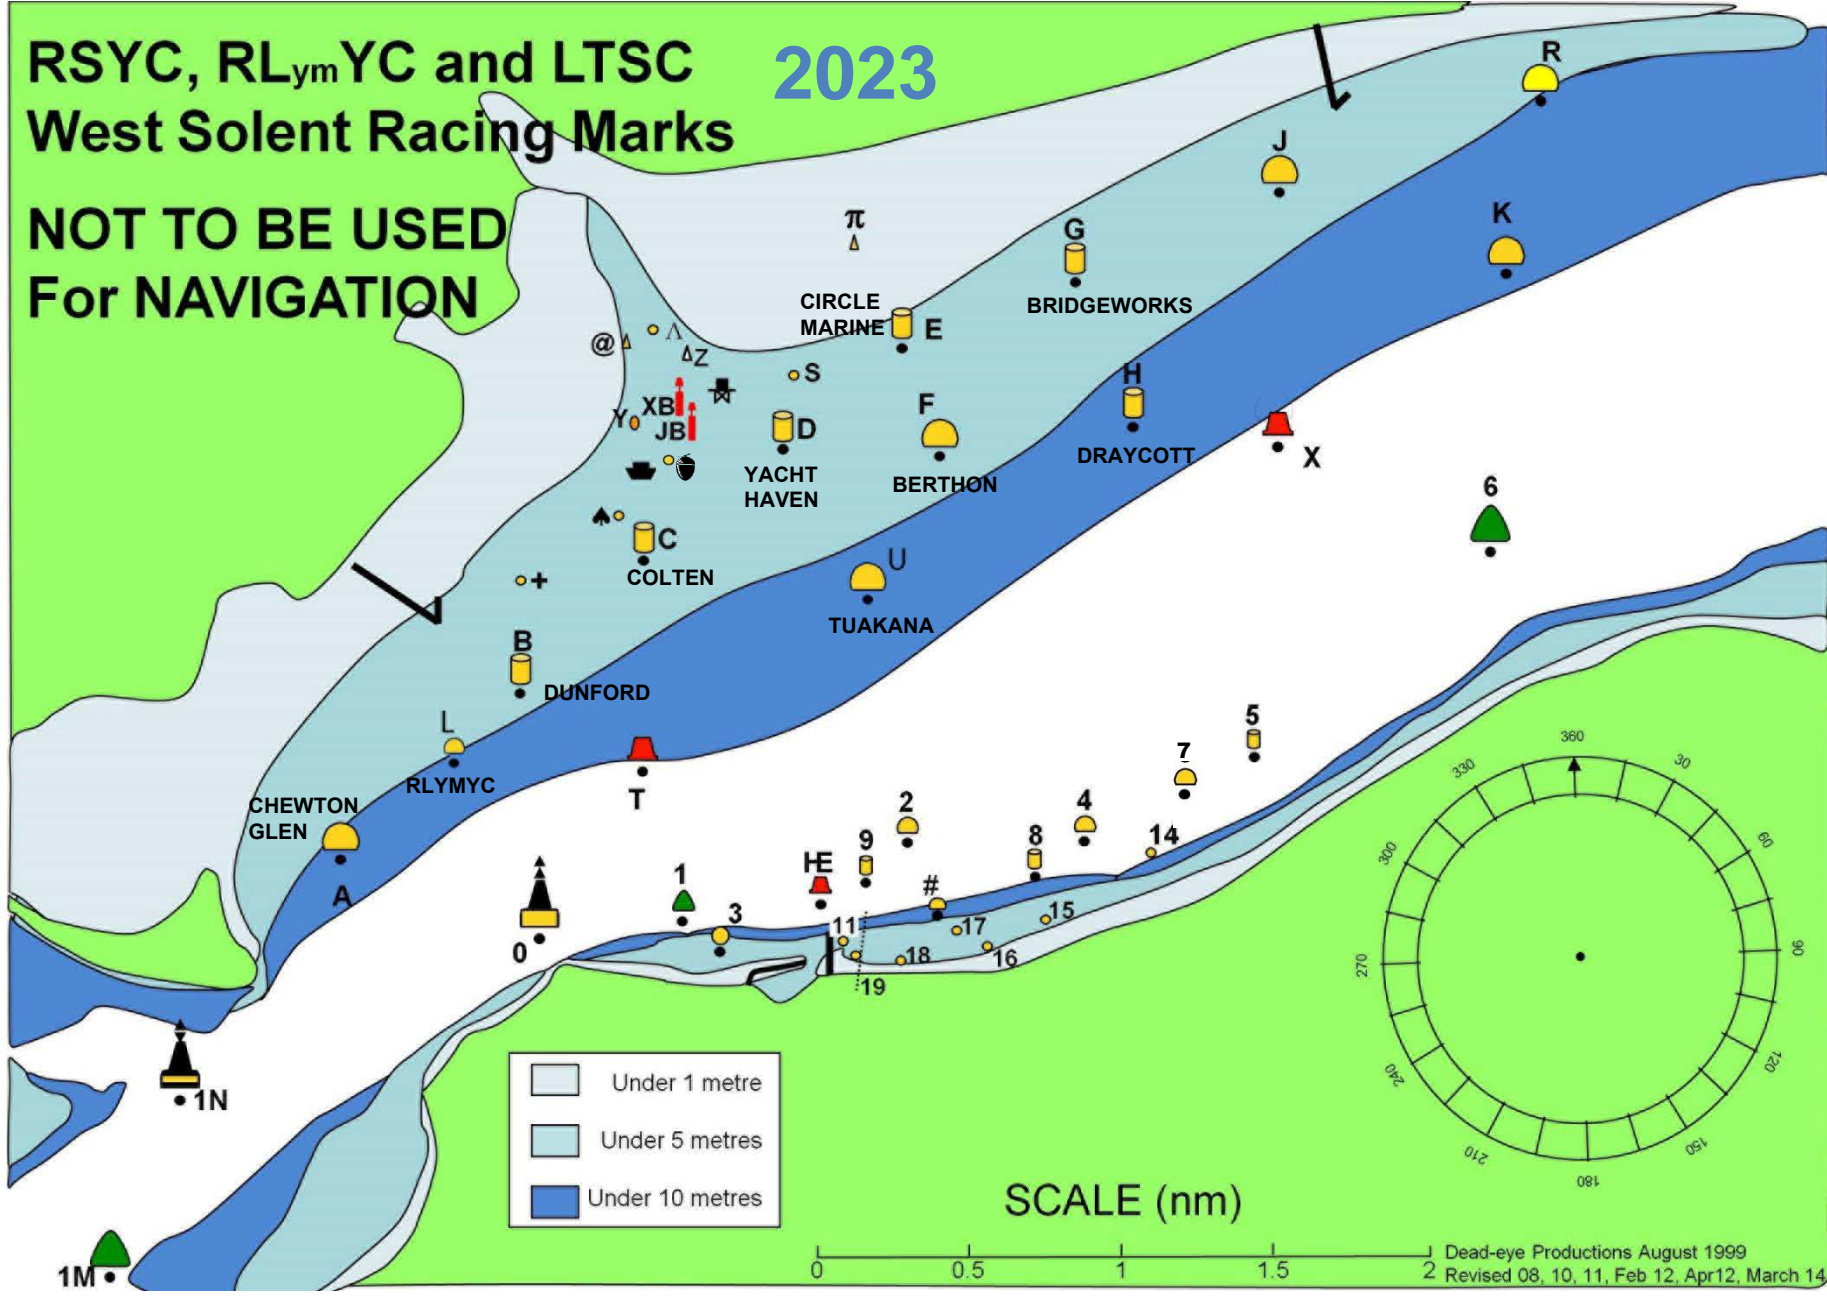

# RSYC, RL<sub>ym</sub>YC and LTSC West Solent Racing Marks 2023

**NOT TO BE USED  
For NAVIGATION**

- A CHEWTON GLEN
- B DUNFORD
- + BHG
- ♣ SCOTT BAILEY
- C COLTEN
- @ WEST NIXOR BUILD
- D YACHT HAVEN
- XB CROSS BOOM
- ∧ EAST NIXOR BUILD
- E CIRCLE MARINE INS.
- π PYLEWELL INNER
- F BERTHON
- G BRIDGEWORKS
- H DRAYCOTT
- J SOWLEY
- K COWES RADIO
- L RL<sub>ym</sub>YC
- R POWDER BYRNE
- S SANDERS SAILS
- T LYMINGTON BANK
- U TUAKANA
- X SOLENT BANK
- Y BLACK & ORANGE
- Z BLACK & WHITE
- 1 BLACK ROCK
- 2 CHARLES STANLEY
- 3 YARMOUTH
- 4 FOLKBOATS
- 4 HALL HUNTER
- 5 CALDWELLS ESTATE
- 5 AGENTS
- 6 HAMPSTEAD LEDGE
- 7 GENERATION
- 8 HARWOODS
- 9 RIVER YAR
- 9 BOATYARD

Under 1 metre
Under 5 metres
Under 10 metres

SCALE (nm)

Dead-eye Productions August 1999  
Revised 08, 10, 11, Feb 12, Apr 12, March 14

MARK 1	P/S	MARK 2	P/S	MARK 3	P/S
MARK 4	P/S	MARK 5	P/S	MARK 6	P/S
MARK 7	P/S	MARK 8	P/S	MARK 9	P/S

- ♣ OAKHAVEN
- # TOWERS
- Gate
- ♣ LTSC Baverstock
- ♣ RL<sub>ym</sub> Starting Platform
- HE EAST FAIRWAY BUOY
- M Movable Mark – Orange
- N Movable Mark – Black
- P Movable Mark – Blue
- Q Movable Mark - Yellow